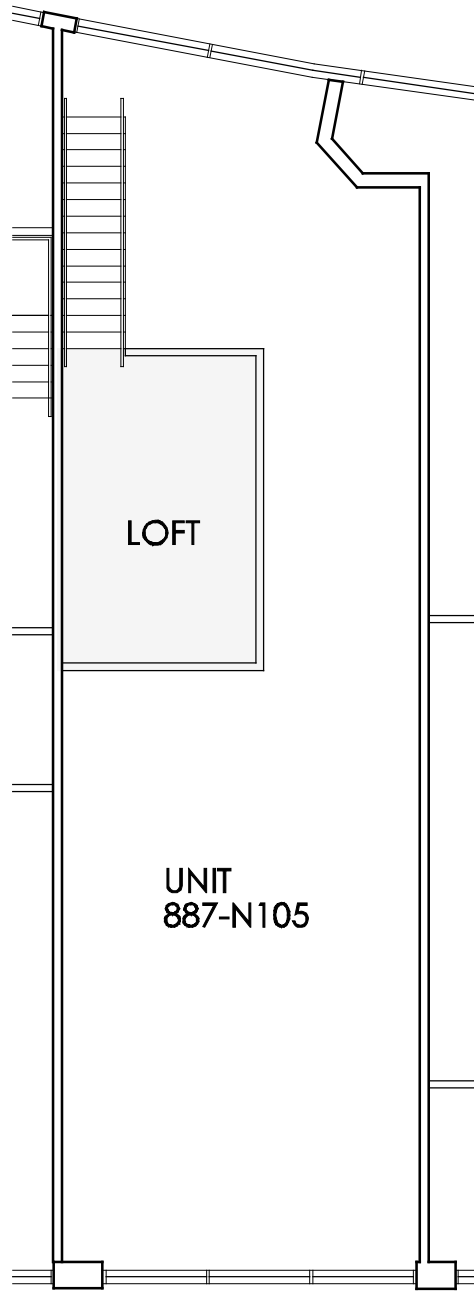

FLOOR PLAN-LOFT LEVEL
Approximately 203 S.F.

Unit 887-N105
Approximately 1,438 S.F.

This floor plan and the dimensions and square footage calculations shown hereon are only approximations. Any Unit Owner who is concerned about any representations regarding this floor plan should do his/her own investigation as to the dimensions, measurements and square footage of the Unit.

07.21.2003
07.14.2003
05.23.2003