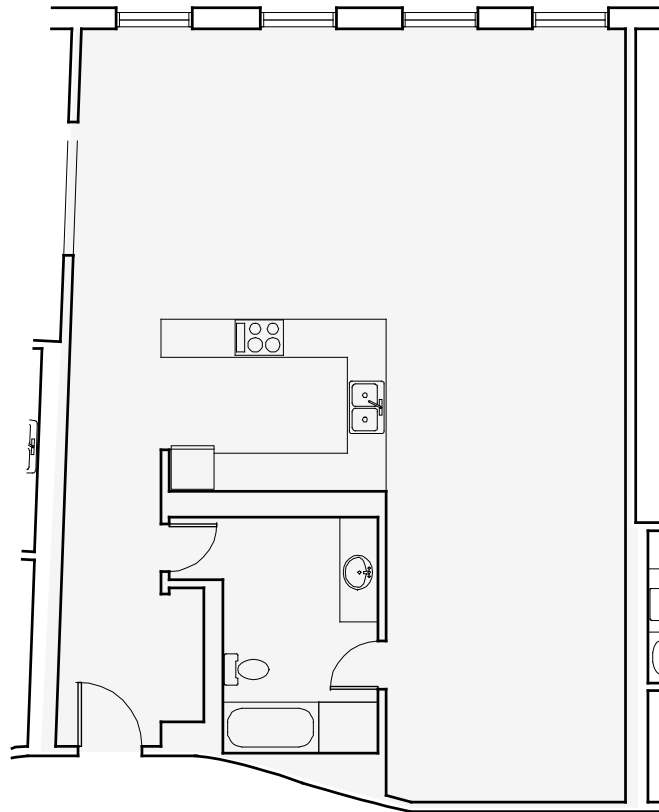

887 W. MARIETTA STREET, SUITES M203 & Cottage ATLANTA GA, 30318

▶ 404.348.4448

▶ AtlantaLeasing.com/KingPlow

**ATLANTA LEASING
& INVESTMENT**

SITE PLAN

Leasing Office N-103

M	Men's Restroom
W	Women's Restroom
E	Elevator
⚡	Electrical Closet
LD	Loading Deck

887 W. MARIETTA STREET, SUITES M203 & Cottage ATLANTA GA, 30318

▶ 404.348.4448

▶ AtlantaLeasing.com/KingPlow

ATLANTA LEASING & INVESTMENT

FLOOR PLAN Unit 887 - Suite M203

TOTAL: 1,190 SF

887 W. MARIETTA STREET, SUITES M203 & Cottage

ATLANTA GA, 30318

**ATLANTA LEASING
& INVESTMENT**

▶ 404.348.4448

▶ AtlantaLeasing.com/KingPlow

FLOOR PLAN Unit 887 - Cottage

TOTAL: 2,584 SF

887 W. MARIETTA STREET, SUITES M203 & Cottage

ATLANTA GA, 30318