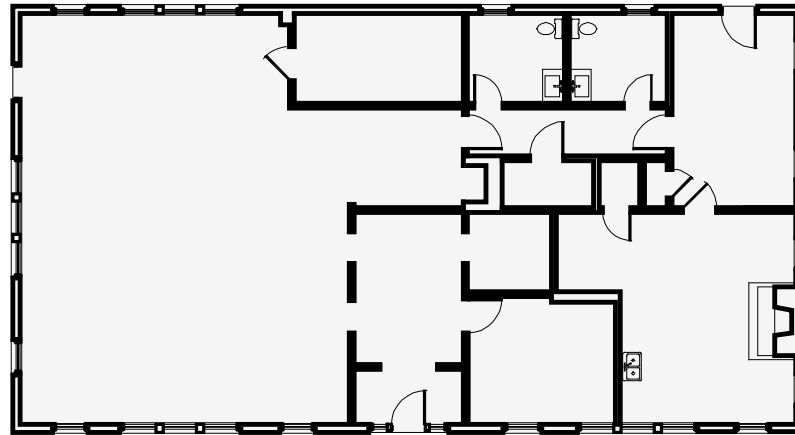

887 W. MARIETTA STREET, SUITES M203 & Cottage ATLANTA GA, 30318

▶ 404.348.4448

▶ AtlantaLeasing.com/KingPlow

ATLANTA LEASING & INVESTMENT

FLOOR PLAN Unit 887 - Suite M203

TOTAL: 1,190 SF

887 W. MARIETTA STREET, SUITES M203 & Cottage

ATLANTA GA, 30318

**ATLANTA LEASING
& INVESTMENT**

▶ 404.348.4448

▶ AtlantaLeasing.com/KingPlow

FLOOR PLAN Unit 887 - Cottage

TOTAL: 2,584 SF

887 W. MARIETTA STREET, SUITES M203 & Cottage

ATLANTA GA, 30318