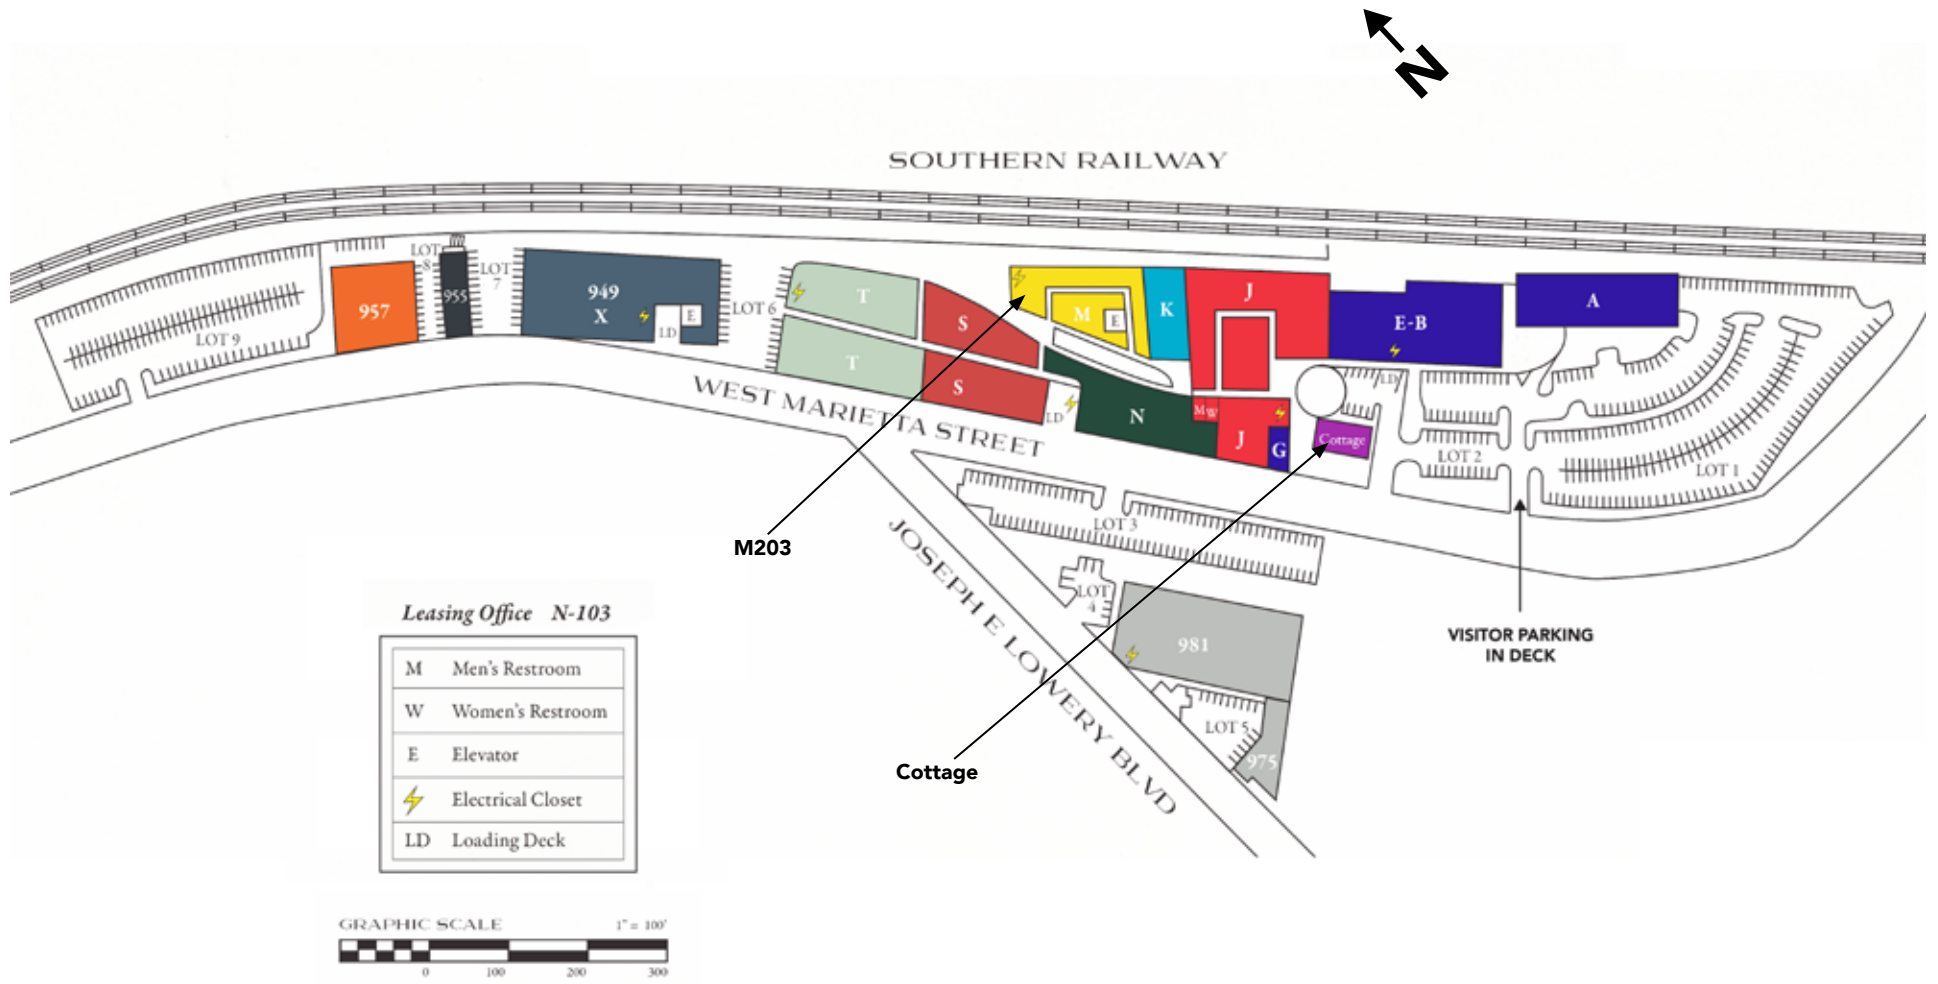

887 W. MARIETTA STREET, SUITES M203 & Cottage ATLANTA GA, 30318

▶ 404.348.4448

▶ AtlantaLeasing.com/KingPlow

**ATLANTA LEASING
& INVESTMENT**

SITE PLAN

Leasing Office N-103

M	Men's Restroom
W	Women's Restroom
E	Elevator
⚡	Electrical Closet
LD	Loading Deck

887 W. MARIETTA STREET, SUITES M203 & Cottage ATLANTA GA, 30318

▶ 404.348.4448

▶ AtlantaLeasing.com/KingPlow

ATLANTA LEASING & INVESTMENT

FLOOR PLAN Unit 887 - Suite M203

TOTAL: 1,190 SF

887 W. MARIETTA STREET, SUITES M203 & Cottage

ATLANTA GA, 30318

**ATLANTA LEASING
& INVESTMENT**

▶ 404.348.4448

▶ AtlantaLeasing.com/KingPlow

FLOOR PLAN Unit 887 - Cottage

TOTAL: 2,584 SF

887 W. MARIETTA STREET, SUITES M203 & Cottage

ATLANTA GA, 30318

**ATLANTA LEASING
& INVESTMENT**

▶ 404.348.4448

▶ AtlantaLeasing.com/KingPlow

PROPERTY DETAILS

- Historic building with great tenant mix and synergy amongst tenants
- Exposed brick with large windows and skylights
- Welcoming and comfortable atmosphere inside the space
- Looking outward towards Marietta St
- Fantastic area amenities including top-tier Atlanta restaurants and entertainment
- 220 total parking spaces in the development
- Employee parking cards available for the parking garage and surface lot